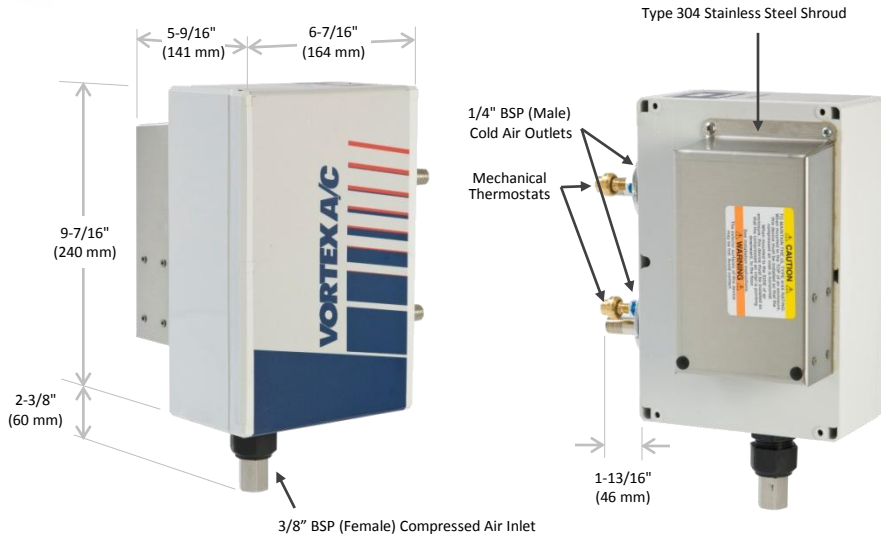

Vortex A/C Enclosure Cooler

Models 7770 and 7070 (NEMA 4/4X)

SPECIFICATIONS

Product	Thermostat	Includes filter?	Cooling Capacity	
			BTU/hr	Watts
7770	Mechanical	Yes	5000	1465
7070	Mechanical	No	5000	1465

Notes: Specifications are for 100 psig (6.9 bar) compressed air
Cold Air Ducting Kits and Cold Air Mufflers included with 7770 and 7070