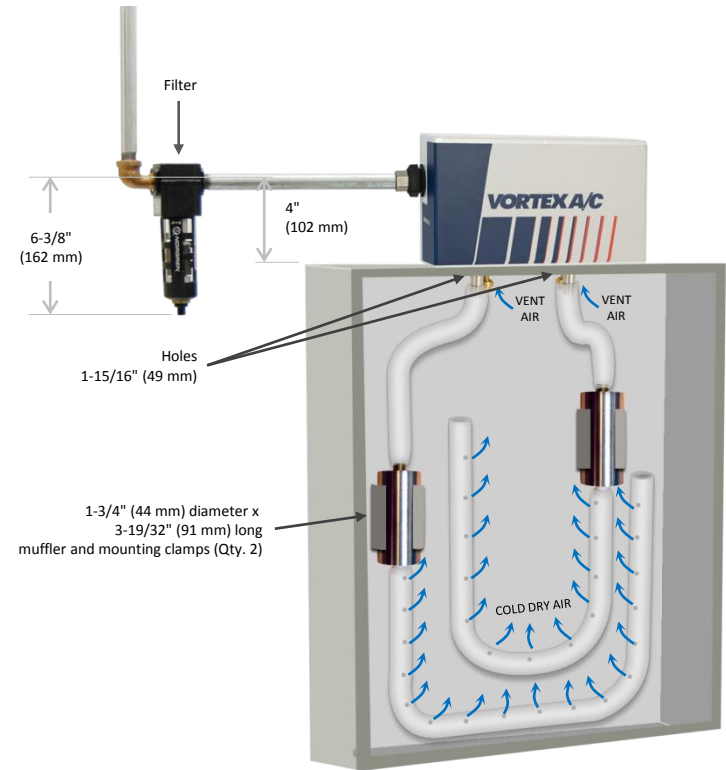

Vortex A/C Enclosure Cooler

Models 7770 and 7070 (NEMA 4/4X)

SPECIFICATIONS

Product	Thermostat	Includes filter?	Cooling Capacity	
			BTU/hr	Watts
7770	Mechanical	Yes	5000	1465
7070	Mechanical	No	5000	1465

Notes: Specifications are for 100 psig (6.9 bar) compressed air
Cold Air Ducting Kits and Cold Air Mufflers included with 7770 and 7070